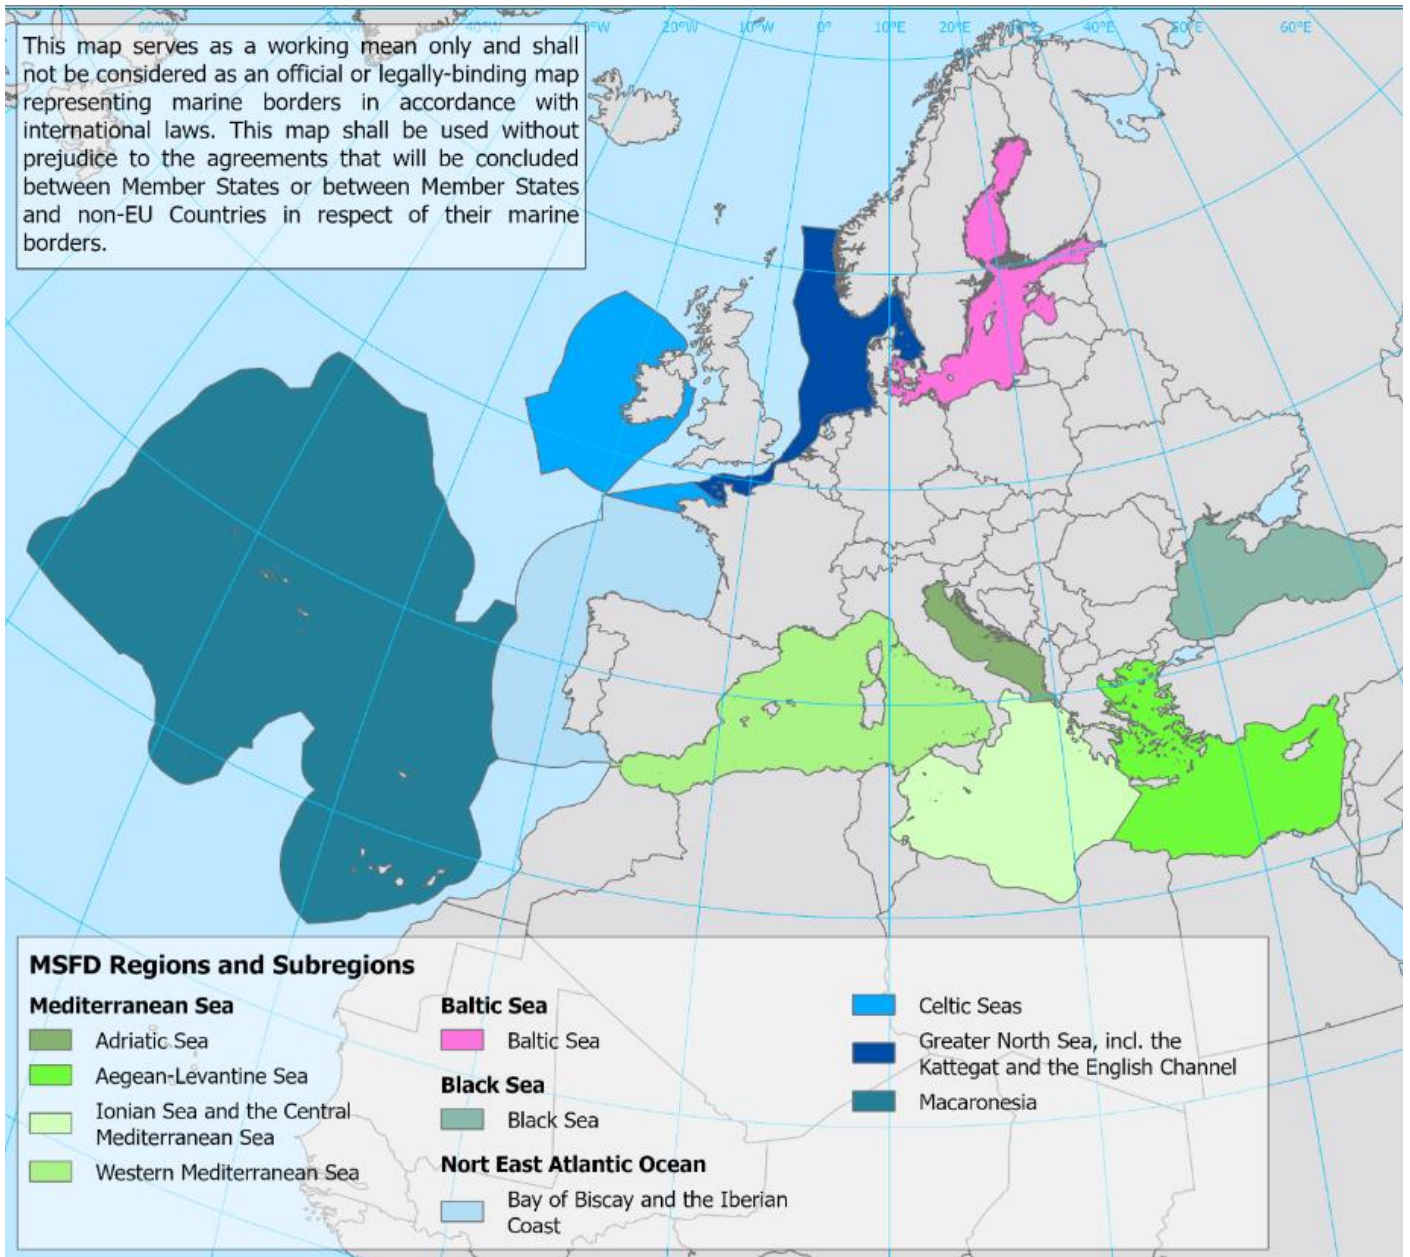

This map serves as a working mean only and shall not be considered as an official or legally-binding map representing marine borders in accordance with international laws. This map shall be used without prejudice to the agreements that will be concluded between Member States or between Member States and non-EU Countries in respect of their marine borders.

This map is based on the boundaries of marine regions and subregions under the Marine Strategy Framework Directive (<https://sdi.eea.europa.eu/catalogue/srv/eng/catalog.search#/metadata/a60e171d-e2a8-4dc5-a765-c2bdabdbce6>)